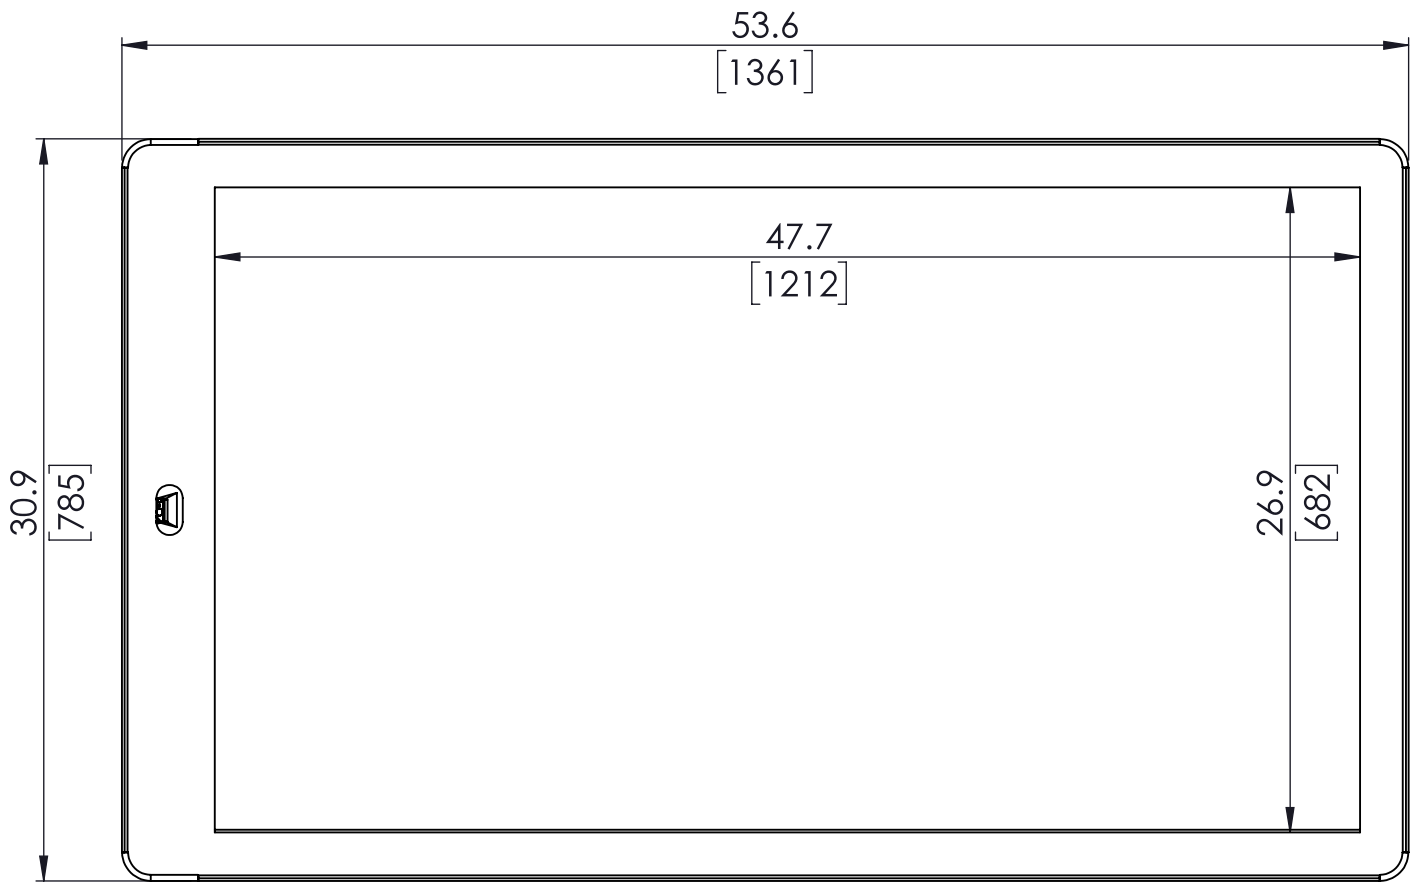

A

STANDARD		 CRUNCHY		189 S. ORANGE AVE, STE 2000 ORLANDO, FL 32801 CRUNCHY.TECH (407) 476-2044	
DESIGNED	DATE	NOTICE OF PROPRIETARY PROPERTY: THE INFORMATION CONTAINED HEREIN IS THE PROPRIETARY PROPERTY OF CRUNCHY LLC.			
DRAWN	DATE				
DIMENSIONS ARE IN INCHES TOLERANCES X.X ±0.1 X.XX ±0.04 X.XXX ±0.020 ANGLES ±1°		TITLE		QUANTITY	
		55" Padzilla			
		MATERIAL		PROJECT	
		FINISH		DWG NO.	REVISION
DEBURR-BREAK SHARP EDGES		SIZE	WEIGHT	SCALE	SHEET
DO NOT SCALE DRAWING		A4		1:8	1 OF 2

A

A

VESA 400

Model Specifications

TV: Samsung DB55E **Rated Power Consumption:** 326 W
Resolution: 1920 x 1080 **Input Voltage:** 100 - 240 V
Brightness: 350 nits **Weight:** 95 lbs
Operating Temperature: 50 - 90 F **VESA Bolt:** M8x1.25-25/30
with back cover / without back cover

STANDARD		 CRUNCHY <small>189 S. ORANGE AVE, STE 2000 ORLANDO, FL 32801 CRUNCHY.TECH (407) 476-2044</small>	
DESIGNED	DATE	NOTICE OF PROPRIETARY PROPERTY: THE INFORMATION CONTAINED HEREIN IS THE PROPRIETARY PROPERTY OF CRUNCHY LLC.	
DRAWN	DATE		
DIMENSIONS ARE IN INCHES TOLERANCES		TITLE	QUANTITY
X.X ±0.1 X.XX ±0.04 X.XXX ±0.020 ANGLES ±1°		55" Padzilla	
		MATERIAL	PROJECT
		FINISH	DWG NO. REVISION
DEBURR-BREAK SHARP EDGES	SIZE	WEIGHT	SCALE
DO NOT SCALE DRAWING	A4		1:10
		SHEET	
		2 OF 2	