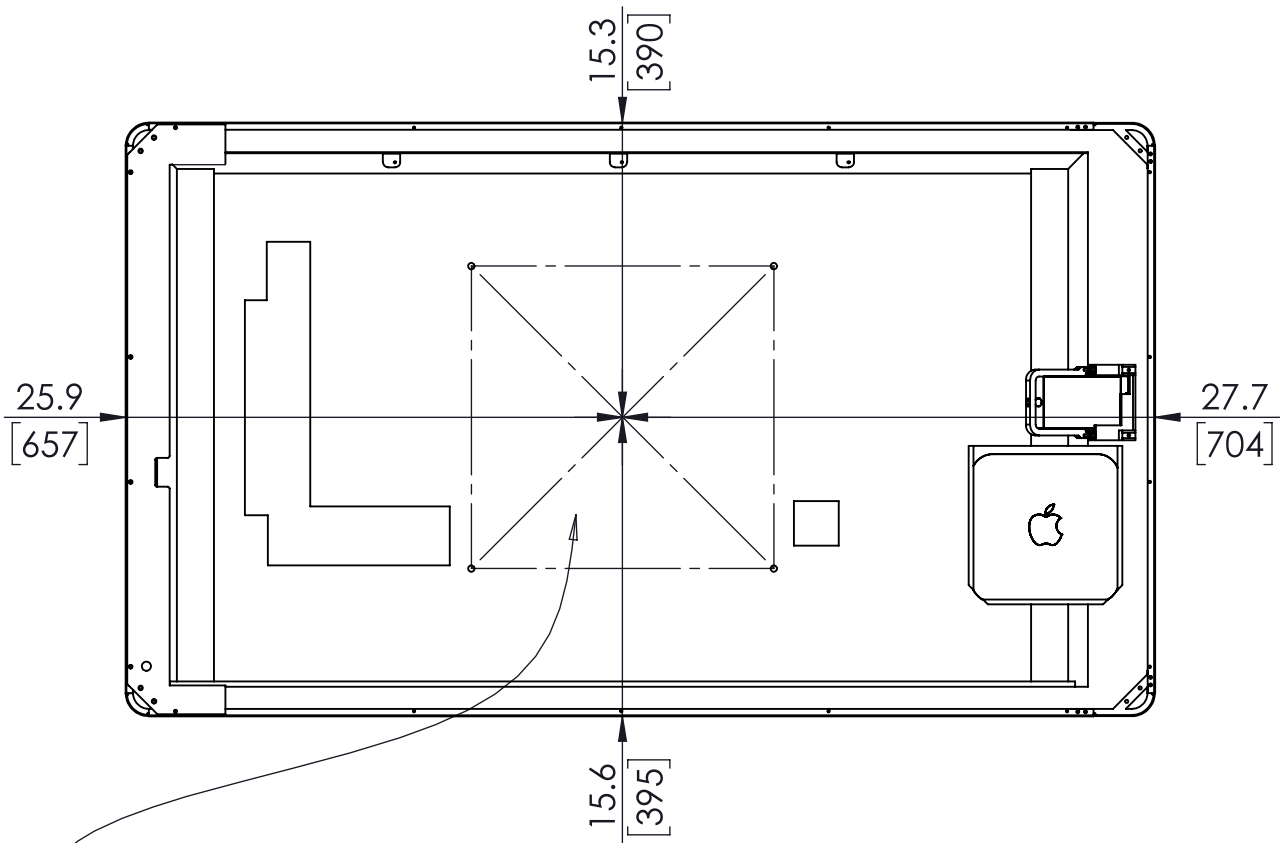

A

A

VESA 400

Model Specifications

TV: Samsung DB55E **Rated Power Consumption:** 326 W
Resolution: 1920 x 1080 **Input Voltage:** 100 - 240 V
Brightness: 350 nits **Weight:** 95 lbs
Operating Temperature: 50 - 90 F **VESA Bolt:** M8x1.25-25/30
with back cover / without back cover