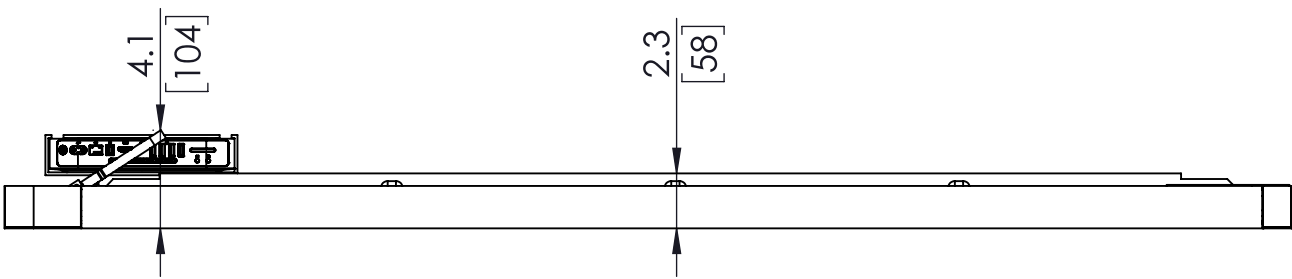

A

STANDARD		 CRUNCHY		189 S. ORANGE AVE, STE 2000 ORLANDO, FL 32801 CRUNCHY.TECH (407) 476-2044	
DESIGNED	DATE	NOTICE OF PROPRIETARY PROPERTY: THE INFORMATION CONTAINED HEREIN IS THE PROPRIETARY PROPERTY OF CRUNCHY LLC.			
DRAWN	DATE				
DIMENSIONS ARE IN INCHES TOLERANCES X.X ±0.1 X.XX ±0.04 X.XXX ±0.020 ANGLES ±1°		TITLE		QUANTITY	
		55" Padzilla			
		MATERIAL		PROJECT	
		FINISH		DWG NO.	REVISION
DEBURR-BREAK SHARP EDGES		SIZE	WEIGHT	SCALE	SHEET
DO NOT SCALE DRAWING		A4		1:8	1 OF 2

A

A

VESA 400

Model Specifications

TV: Samsung DB55E **Rated Power Consumption:** 326 W
Resolution: 1920 x 1080 **Input Voltage:** 100 - 240 V
Brightness: 350 nits **Weight:** 95 lbs
Operating Temperature: 50 - 90 F **VESA Bolt:** M8x1.25-25/30
with back cover / without back cover